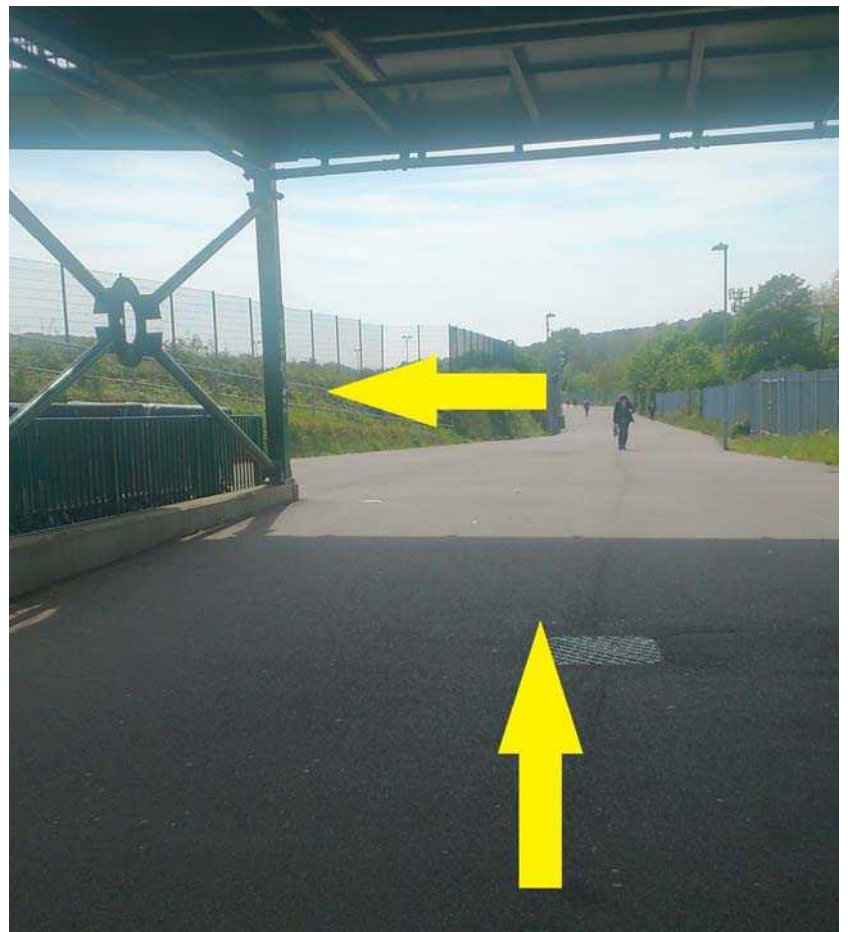

Falmer station to Attenborough Centre.

350 metres / approx. 5 minutes' walk.

From Platform 1:

Cross to Platform 2 using the footbridge and exit via main barriers.

Step free route from Platform 1: exit the platform and use the ramped bridge.

Exit through ticket barriers and go towards ramped bridge

Exit ramped bridge

Go towards Falmer station

Turn left towards underpass

Exit station towards underpass

Go down steps or slope

Go through underpass

Entrance to University of Sussex campus

Cross zebra crossing

Go through Falmer House courtyard

Exit Falmer House courtyard

Turn left

ACCA will be in front of you.