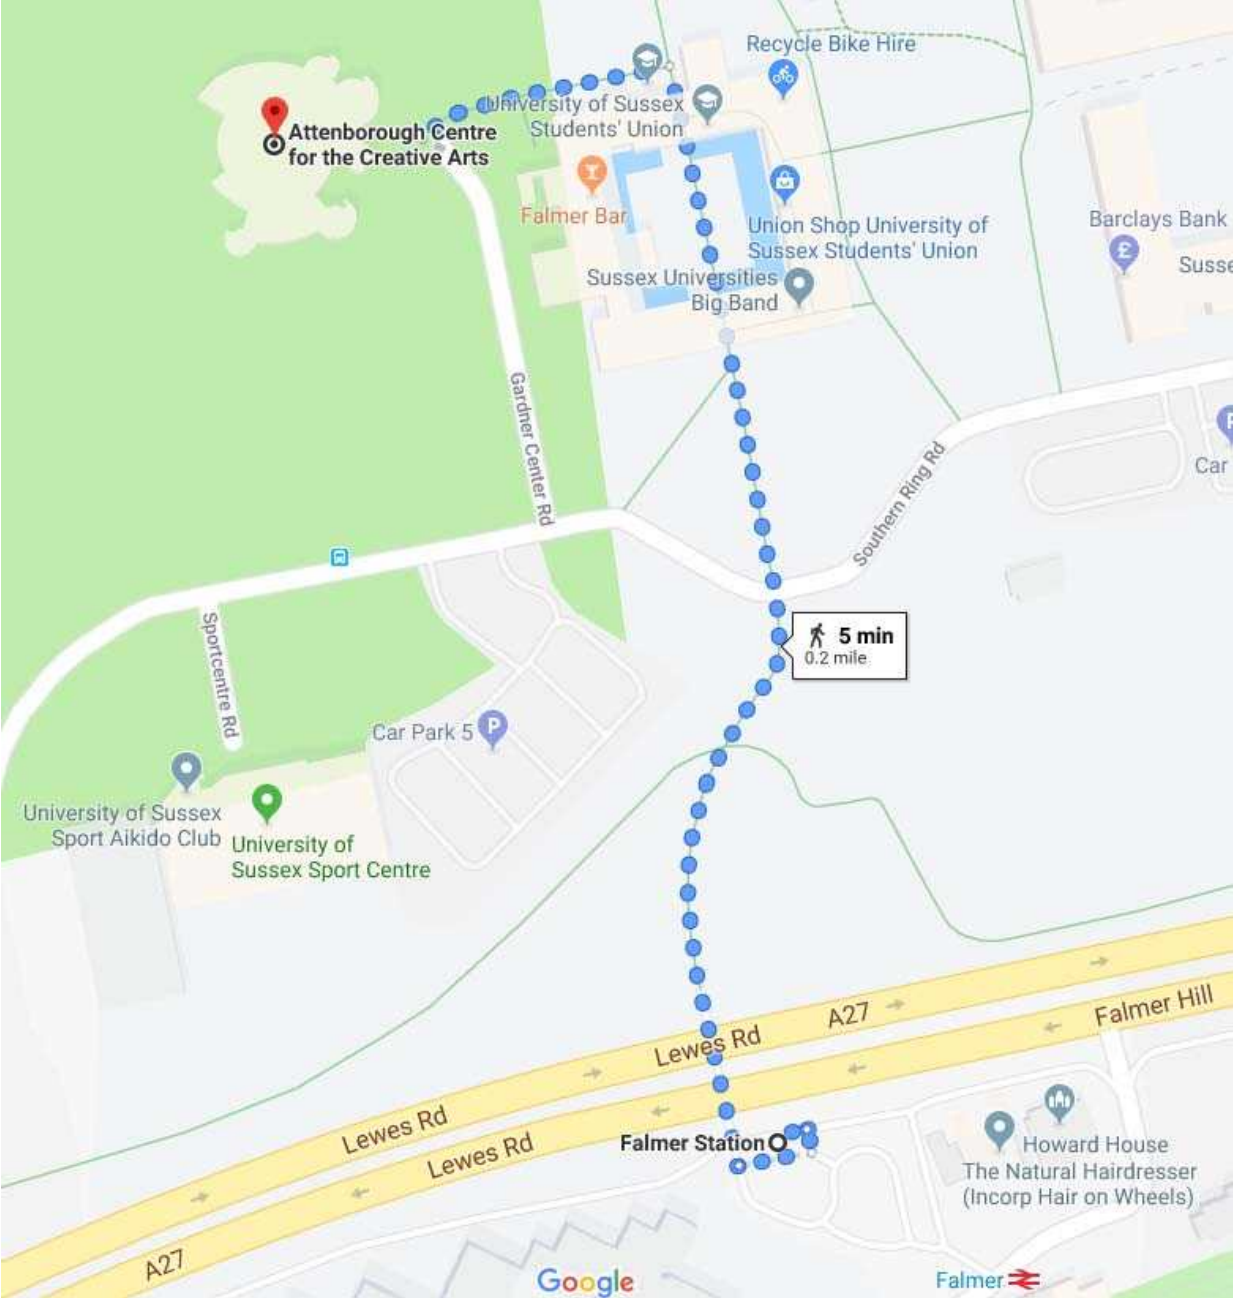

Falmer station to Attenborough Centre.

350 metres / approx. 5 minutes' walk.

From Platform 1:

Cross to Platform 2 using the footbridge and exit via main barriers.

Step free route from Platform 1: exit the platform and use the ramped bridge.

Exit through ticket barriers and go towards ramped bridge

Exit ramped bridge

Go towards Falmer station

Turn left towards underpass

Exit station towards underpass

Go down steps or slope

Go through underpass

Entrance to University of Sussex campus

Cross zebra crossing

Go through Falmer House courtyard

Exit Falmer House courtyard

Turn left

ACCA will be in front of you.