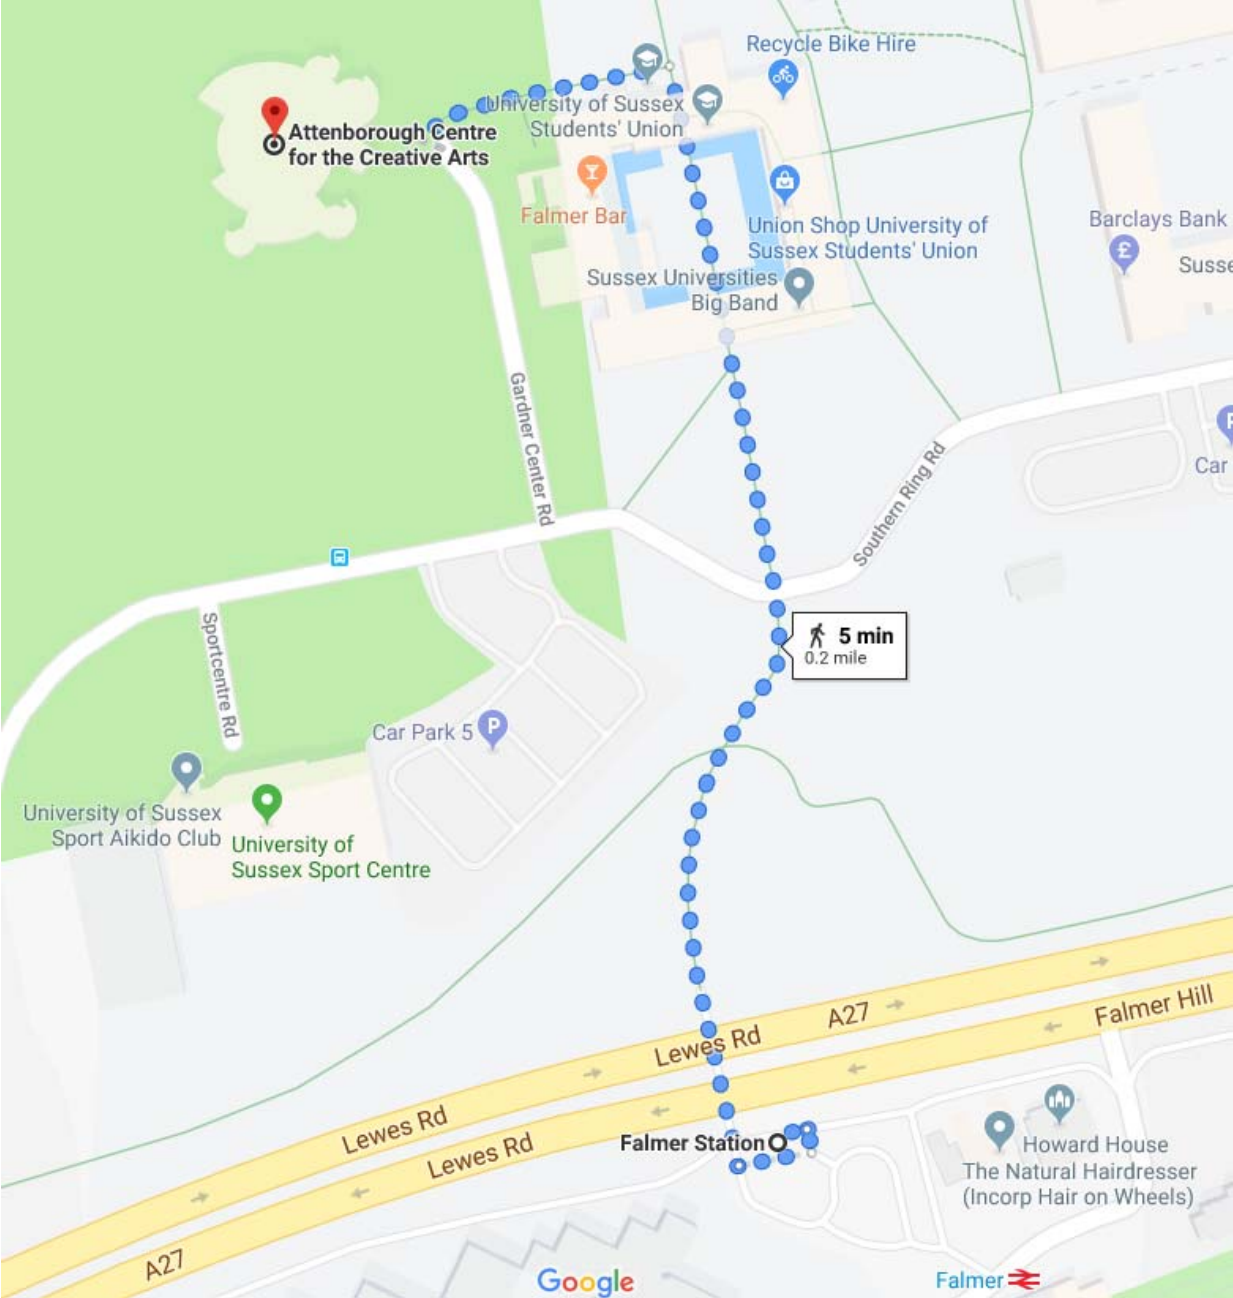

Falmer station to Attenborough Centre.

350 metres / approx. 5 minutes' walk.

From Platform 1:

Cross to Platform 2 using the footbridge and exit via main barriers.

Exit station from Platform 2 towards underpass

Go down steps or slope

Go through underpass

Entrance to University of Sussex campus

Cross zebra crossing

Go through Falmer House courtyard

Exit Falmer House courtyard

Turn left

ACCA will be in front of you.